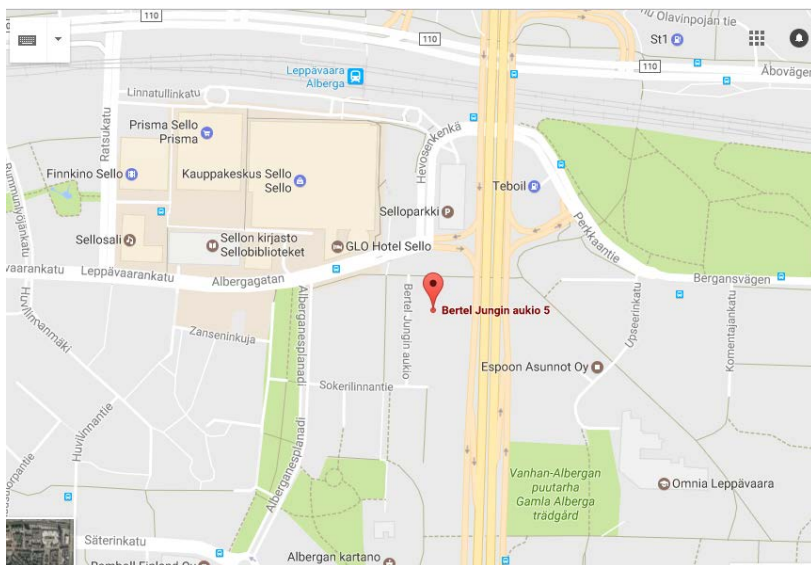

Arrival Instructions to Alberga Business Park

Alberga Business Park is located in Bertel Jungin aukio 5, 02600 Espoo.

Alberga Business Park is located near the Shopping Center Sello and there are a lot of train and bus connections available. If you come by car, there is some parking space outside of the Alberga Business Park. If those parking lots are reserved, you might find some parking lots on the roadsides nearby. You can also leave your car directly to Sello's parking area.

When you enter the main door of the Alberga Business Park (House B, there is a restaurant downstairs), you will see a reception desk on your left side. Do not check in there but continue walking ahead and turn then right towards the elevators aback (C elevators, after the restaurant). Take the elevator to the 6th floor. When stepping out, there's a reception desk. Tell the reception personnel that you are coming to meet me. I will then pick you up from the lobby.